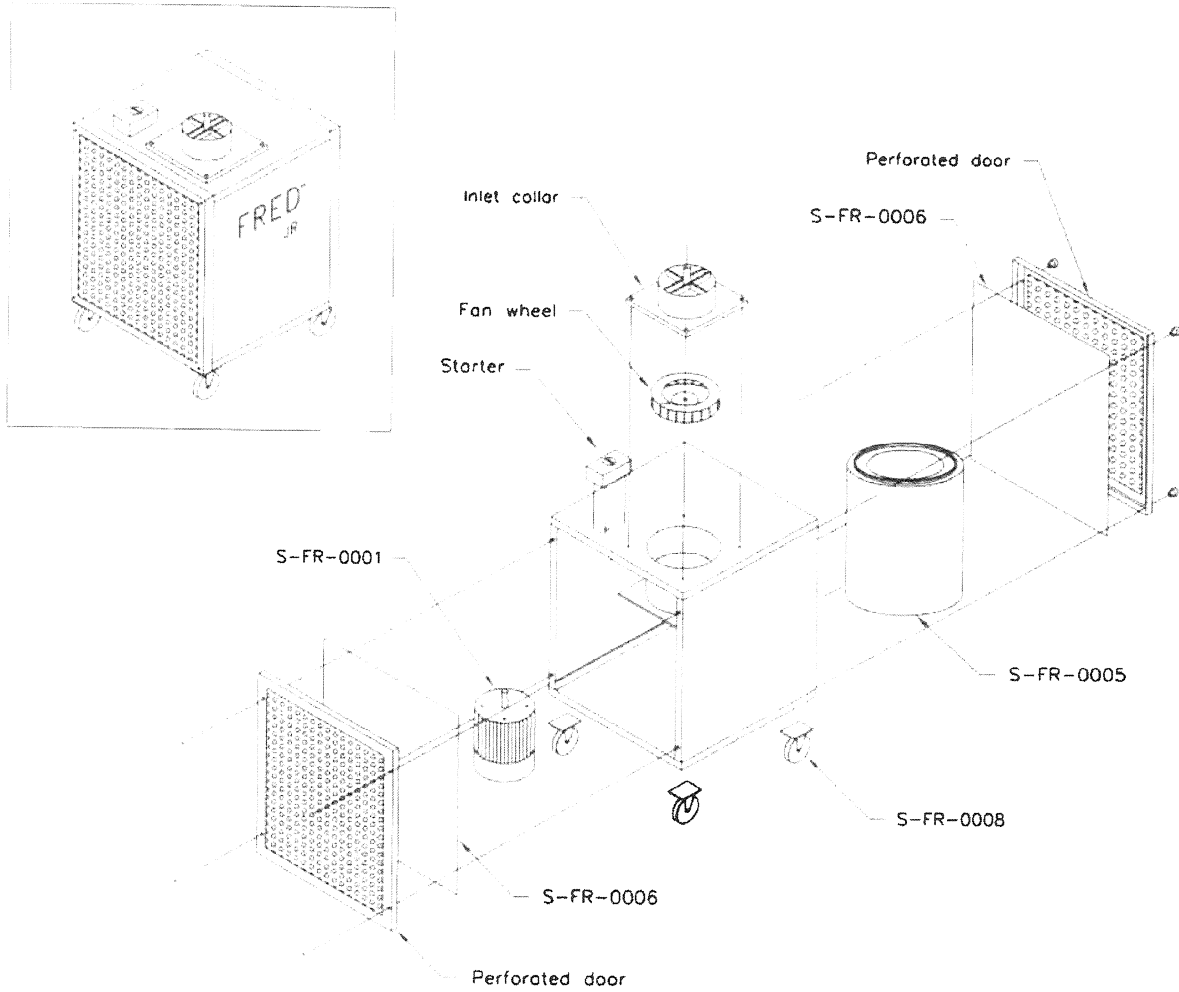

EXPLODED VIEW

Options

<u>Part No.</u>	<u>Description</u>
O-FR-LK	Upgrade: Halogen Light Kit in Suction Hood
O-FR-PC	Pneumatic Castors 6" (with set of 4 spider legs)
O-FR-MNG	Minihelic Gauge (0-10" S.P.)
O-FR-HFM	H.E.P.A. Filter (99.97%@0.3micron) & frame
O-FR-CMG	Carbon Module: Impregnated Panel Type (4 panels)
O-FR-ARM13	Upgrade to 13' long capture arm
O-FR-ST	Spark Trap
O-FR-POLY	Upgrade to Polyester Spun Bond filter cartridge

Replacement Parts

<u>Part No.</u>	<u>Description</u>
S-FR-0001	1.5HP Motor (120v/1/60)
S-FR-0002	1.5HP Starter (120v/1/60)
S-FR-0003	1.5HP Blower Wheel
S-FR-0005	Standard 26" Filter Cartridge 350 ft ²
S-FR-0005-P	26" Polyester Filter Cartridge 350 ft ²
S-FR-0006	Activated Carbon Panel (set of 2)
S-FR-0007	Suction hood 6"
S-FR-0008	Castors (set of 4)
S-FR-0009	H.E.P.A. Filter 99.97%@0.3micron